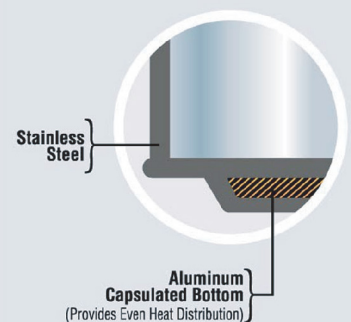

NOBILI-TEA 2.0 Qt STAINLESS STEEL TEA KETTLE with INFUSER BASKET

77060

72235

77061

ITEM NO.	DESCRIPTION	UPC CODE	PACK	WEIGHT	CUBE
72235	All Stainless Steel	736105722355	4	8.14	2.49
77060	Metallic Cranberry	736105770608	4	8.14	2.49
77061	Opaque Black	736105770615	4	8.14	2.49