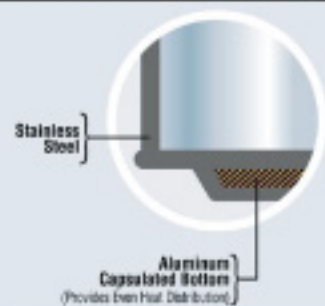

STAINLESS STEEL WHISTLING TEA KETTLES

with Capsulated Bottoms

72107

72218

72222

72229

ITEM NO.	DESCRIPTION	UPC CODE	PACK	WEIGHT	CUBE
72107	Cobra 2.7 Qt. Tea Kettle	736105721075	6	13.20	2.61
72218	Savanah 3.0 Qt. Tea Kettle - Brushed Finish	736105722188	4	13.64	1.95
72222	Avalon 3.0 Qt. Tea Kettle - Brushed Finish	736105722225	4	13.20	1.91
72229	Panorama 3.7 Qt. Tea Kettle	736105722294	4	12.32	1.87

CAMILLE 3.0 QT. STAINLESS STEEL WHISTLING TEA KETTLES WITH CAPSULATED BOTTOMS

77033

72223

77031

77032

77034

ITEM NO.	DESCRIPTION	UPC CODE	PACK	WEIGHT	CUBE
72223	All Stainless Steel	736105722232	4	12.98	2.02
77031	Opaque Cranberry	736105770318	4	12.98	2.02
77032	Opaque Black	736105770325	4	12.98	2.02
77033	Opaque Chartreuse	736105770332	4	12.98	2.02
77034	Opaque Blue	736105770349	4	12.98	2.02