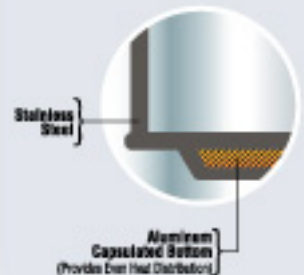

SYMPHONY 2.6 QT. STAINLESS STEEL WHISTLING TEA KETTLES WITH CAPSULATED BOTTOMS

77040

72224

77036

77037

77038

77039

ITEM NO.	DESCRIPTION	UPC CODE	PACK	WEIGHT	CUBE
72224	All Stainless Steel	736105722249	4	10.1	1.83
77036	White	736105770363	4	10.1	1.83
77037	Pomegranate Red	736105770370	4	10.1	1.83
77038	Black	736105770387	4	10.1	1.83
77039	Green	736105770394	4	10.1	1.83
77040	Plum	736105770400	4	10.1	1.83