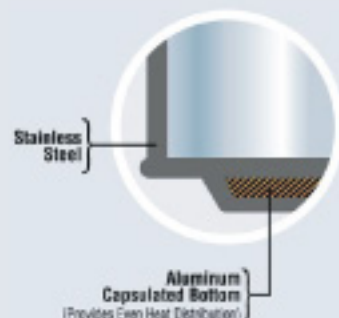

NOBILI-TEA 1.0 Qt STAINLESS STEEL TEA KETTLE with INFUSER BASKET

77053

77052

72231

ITEM NO.	DESCRIPTION	UPC CODE	PACK	WEIGHT	CUBE
72231	All Stainless Steel	736105722317	4	5.10	0.64
77052	Metallic Cranberry	736105770523	4	5.10	0.64
77053	Deep Purple	736105770530	4	5.10	0.64