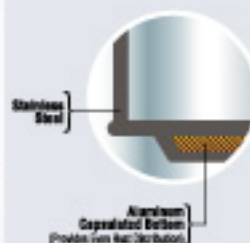

TRIUMPH 3.5 Qt. STAINLESS STEEL WHISTLING TEA KETTLES with CAPSULATED BOTTOMS

77058

72234

77056

77057

77059

ITEM NO.	DESCRIPTION	UPC CODE	PACK	WEIGHT	CUBE
72234	All Stainless Steel	736105722348	4	12.6	1.83
77056	Red	736105770561	4	12.6	1.83
77057	Black	736105770578	4	12.6	1.83
77058	Radiant Purple	736105770585	4	12.6	1.83
77059	Chartreuse	736105770592	4	12.6	1.83

STAINLESS STEEL WHISTLING TEA KETTLES

with Capsulated Bottoms

72107

72218

72222

72229

ITEM NO.	DESCRIPTION	UPC CODE	PACK	WEIGHT	CUBE
72107	Cobra 2.7 Qt. Tea Kettle	736105721075	6	13.20	2.61
72218	Savanah 3.0 Qt. Tea Kettle - Brushed Finish	736105722188	4	13.64	1.95
72222	Avalon 3.0 Qt. Tea Kettle - Brushed Finish	736105722225	4	13.20	1.91
72229	Panorama 3.7 Qt. Tea Kettle	736105722294	4	12.32	1.87